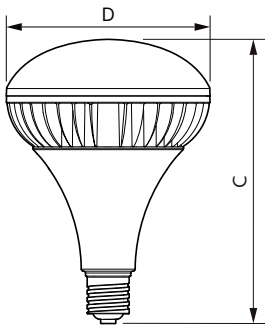

Product data

General Information		Operating and Electrical	
Cap-Base	E40 [E40]	Correlated Color Temperature (Nom)	4000 K
EU RoHS compliant	Yes	Luminous Efficacy (rated) (Nom)	117.00 lm/W
Nominal Lifetime (Nom)	25000 h	Color Consistency	<6
Switching Cycle	50000X	Color Rendering Index (Nom)	80
Technical Type	85-250W	LLMF At End Of Nominal Lifetime (Nom)	70 %
Light Technical		Input Frequency	50 to 60 Hz
Color Code	840 [CCT of 4000K]	Power (Nom)	85 W
Beam Angle (Nom)	120 °	Lamp Current (Nom)	715 mA
Luminous Flux (Nom)	10000 lm	Wattage Equivalent	250 W
Color Designation	Cool White (CW)	Starting Time (Nom)	0.5 s

Warnings and Safety

Dimensional drawing

High Bay 50W-5000lm 60D 6500K E40 ND

Product	D	C
TrueForce HB 100-85W E40 840 120D LA	190 mm	270 mm

Photometric data

250W E40 Others FR 120D 840 4000K

250W E40 Others FR