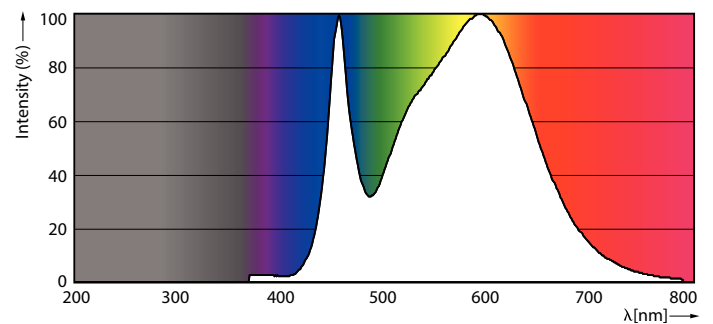

Product data

General Information		Operating and Electrical	
Cap-Base	E40 [E40]	Correlated Color Temperature (Nom)	4000 K
EU RoHS compliant	Yes	Luminous Efficacy (rated) (Nom)	117.00 lm/W
Nominal Lifetime (Nom)	25000 h	Color Consistency	<6
Switching Cycle	50000X	Color Rendering Index (Nom)	80
Technical Type	85-250W	LLMF At End Of Nominal Lifetime (Nom)	70 %
Light Technical		Input Frequency	50 to 60 Hz
Color Code	840 [CCT of 4000K]	Power (Nom)	85 W
Beam Angle (Nom)	120 °	Lamp Current (Nom)	715 mA
Luminous Flux (Nom)	10000 lm	Wattage Equivalent	250 W
Color Designation	Cool White (CW)	Starting Time (Nom)	0.5 s

Warnings and Safety

Dimensional drawing

High Bay 50W-5000lm 60D 6500K E40 ND

Product	D	C
TrueForce HB 100-85W E40 840 120D LA	190 mm	270 mm

Photometric data

250W E40 Others FR 120D 840 4000K

250W E40 Others FR